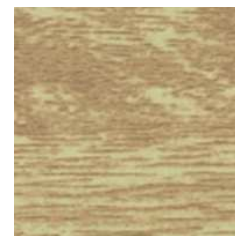

DecoWood Colour Series

With over 150 DecoWood woodgrain finishes available, there is always a colour to match your project. To help guide your colour selection, we have developed the exclusive DecoWood Colour Series featuring a range of our favourite native, contemporary and exotic timber species. The series includes 30 natural woodgrain finishes that represent timbers from across the world. If your preferred timber finish is not listed, contact us so we can colour match a finish to suit your project needs.

Please note: Images displayed on your computer screen or printed in our catalogue may vary in colour from the actual DecoWood colour. **Contact us** for a **free sample** of your chosen finish.

Australian Native Species

Australian Cedar

Casuarina®

Spotted Gum

Tasmanian Oak

Silky Oak®

Snow Gum®

Bush Cherry®

Ironbark®